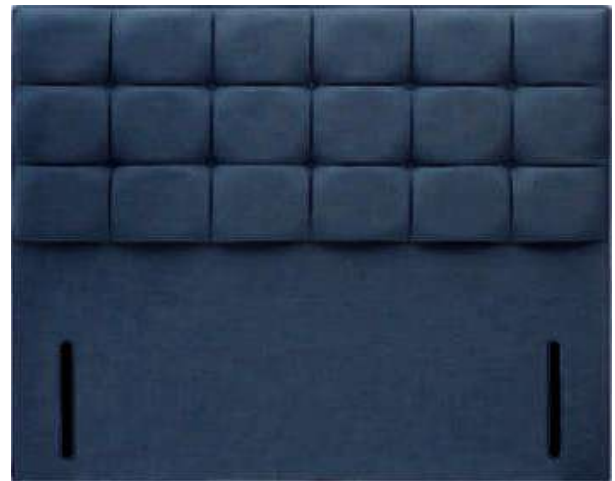

Grace EuroSlim Headboard